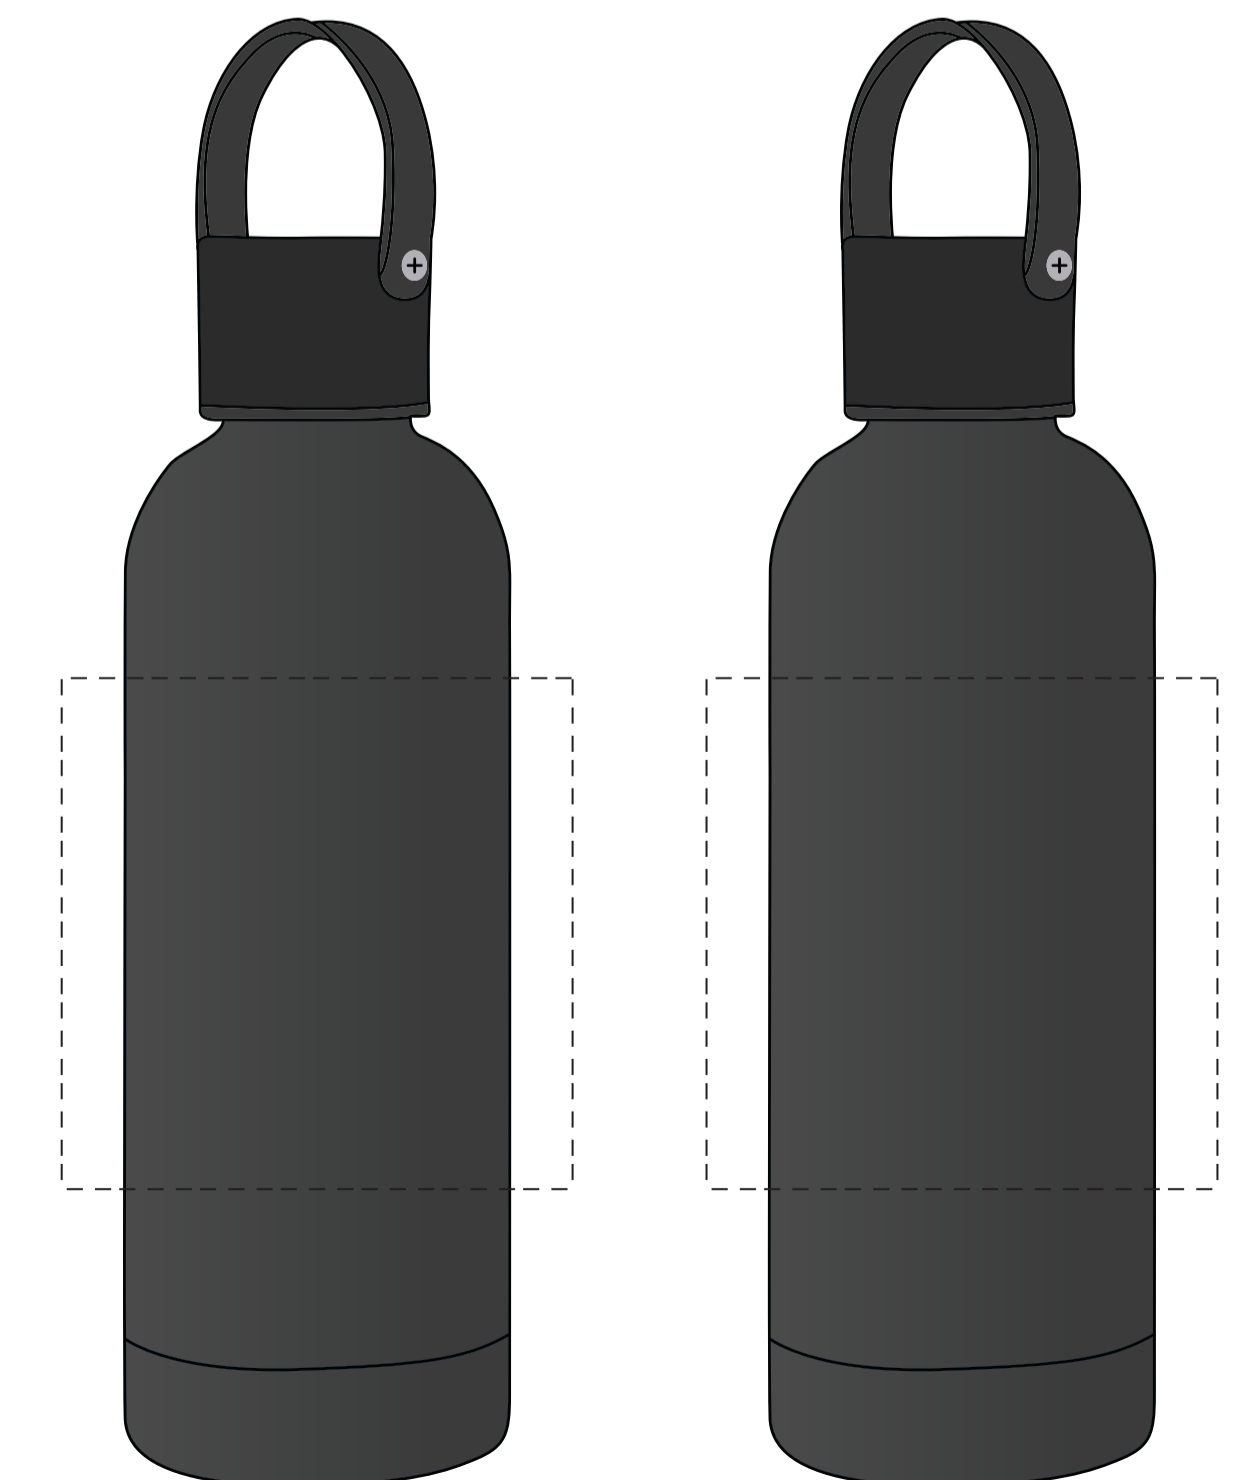

STANDARD SILK-SCREEN

F.P.O.

Dashed Line For Imprint Area Only. Will Not Print.

1" 0.5" 0"	Artist/Date:	Item #: 50048	Proofing:
	Order #:	Imprint Size: 3 1/2" W x 3 1/2"	
	Ship Date:	Imprint Type: Silk-Screen	
	Imprint Color:		
	Item Color:		

COMPOSITE
NOT ACTUAL SIZE

WRAPAROUND

Wrap imprint is NOT a 360 degree wrap

F.P.O.

Dashed Line For Imprint Area Only. Will Not Print.

1" 0.5" 0"	Artist/Date:	Item #: 50048	Proofing:
	Order #:	Wraparound	
	Ship Date:	Imprint Size: 5 1/2" W x 3 1/2" H	
	Imprint Color:	Imprint Type: Silk-Screen	
	Item Color:		

STANDARD SILK-SCREEN

2 SIDED

Side 2

Side 1

2 SIDED

Side 2

F.P.O.

Side 1

Dashed Line For Imprint Area Only. Will Not Print.

1" 0.5" 0"	Artist/Date:	Item #: 50048	Proofing:
	Order #:	Imprint Size: 3 1/2" W x 3 1/2" H	
	Ship Date:	Imprint Type: Standard Silk-Screen	
	Imprint Color:		
	Item Color:		