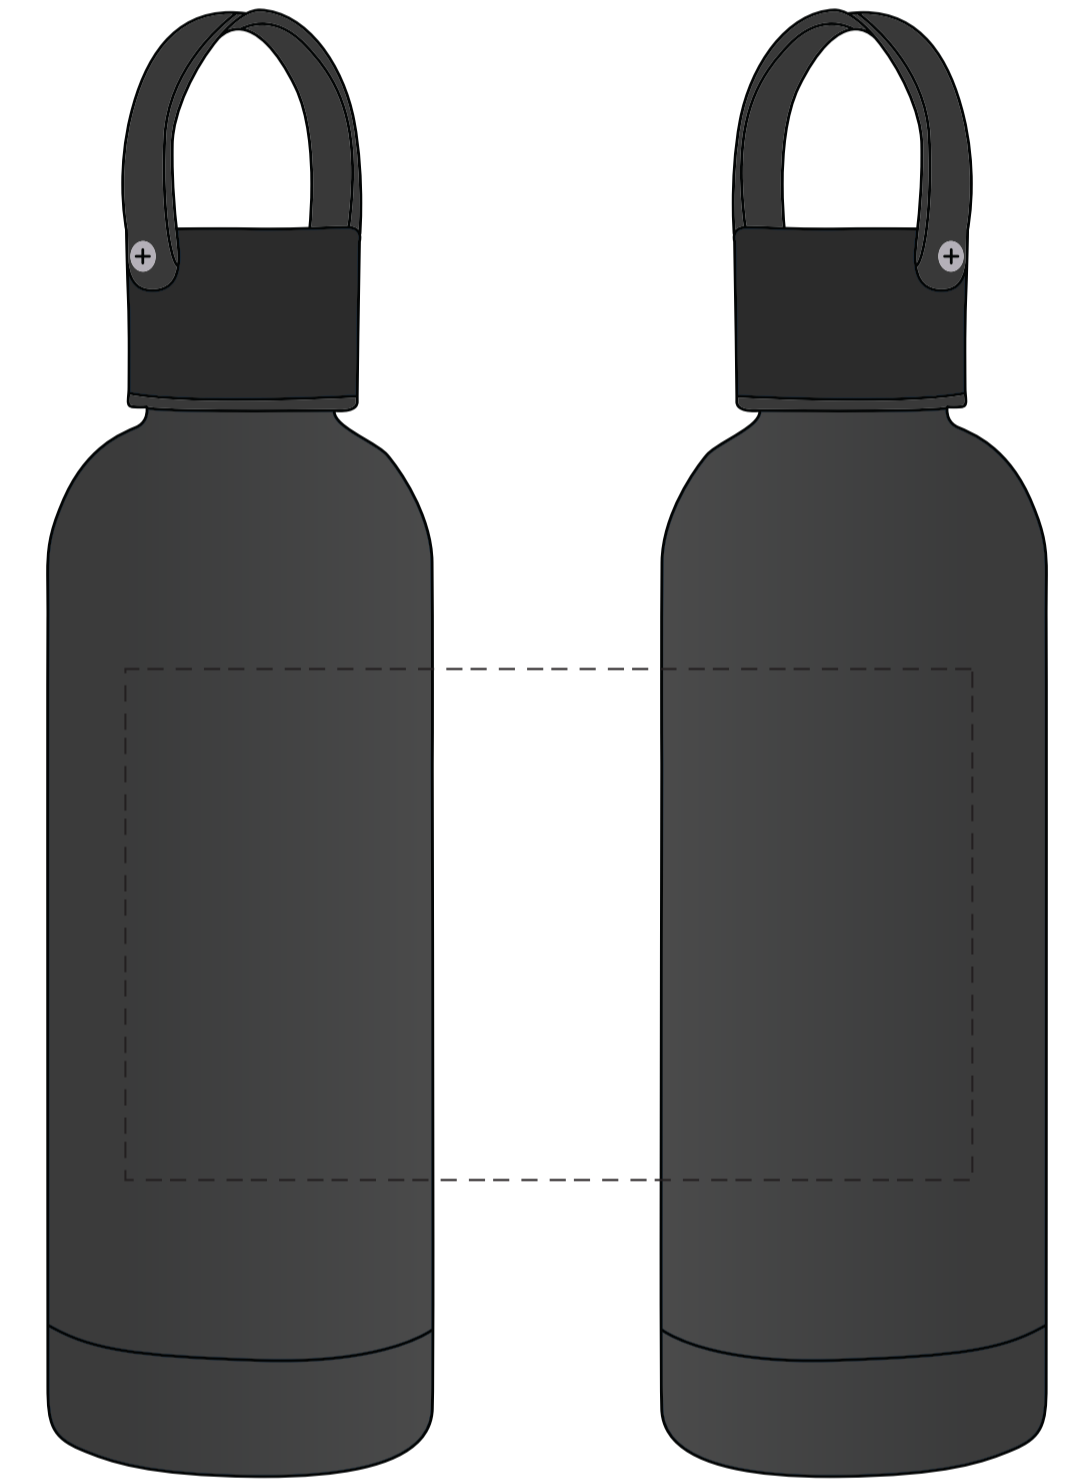

STANDARD SILK-SCREEN

F.P.O.

Dashed Line For Imprint Area Only. Will Not Print.

1" 0.5" 0"	Artist/Date:	Item #: 50048	Proofing:
	Order #:	Imprint Size: 3 1/2" W x 3 1/2"	
	Ship Date:	Imprint Type: Silk-Screen	
	Imprint Color:		
	Item Color:		

COMPOSITE
NOT ACTUAL SIZE

WRAPAROUND

Wrap imprint is NOT a 360 degree wrap

F.P.O.

Dashed Line For Imprint Area Only. Will Not Print.

1" 0.5" 0"	Artist/Date:	Item #: 50048	Proofing:
	Order #:	Wraparound	
	Ship Date:	Imprint Size: 5 1/2" W x 3 1/2" H	
	Imprint Color:	Imprint Type: Silk-Screen	
	Item Color:		

Wrap Disclaimer: No redo's or reruns for artwork alignment issues.
We highly suggest ordering 2-sided imprint when 2 logos or opposite sides are desired
We cannot guarantee a wrap will print on opposite sides.

Dashed Line For Imprint Area Only. Will Not Print.

1" 0.5" 0"	Artist/Date:	Item #: 50048	Proofing:
	Order #:	Imprint Size: 3 1/2" W x 3 1/2" H	
	Ship Date:	Imprint Type: Standard Silk-Screen	
	Imprint Color:		
	Item Color:		